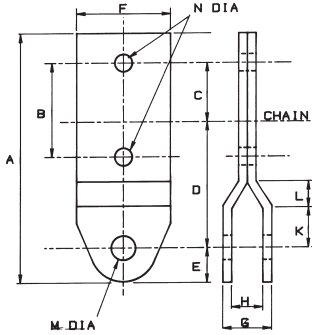

ADDRESS Factory 2 / 18 McDougall Road
Sunbury VIC 3429 Australia

PH +61 (03) 9740 9143
FAX +61 (03) 9744 3962
EMAIL sales@luxfordconveyor.com

“H” ATTACHMENT

Size	Luxford Part Number
348	348-1210
458	458-1210
678	678-1210

	Dimensions in mm		
	348	458	678
A	133	143	178
B	48	54	70
C	26	33.5	41.5
D	79	73	92
E	16	19	25
F	38.1	50	76
G	20.6	27	33.3
H	6.4	10	12
K	24	25	30
L	20	14	17.5
M	13.5	13.5	20.6
N	9	10.5	13.5
Wt(kg)	0.22	0.48	1.26

“I” ATTACHMENT

Size	Luxford Part Number
348	348-1200
458	458-1200
678	678-1200

	Dimensions in mm		
	348	458	678
A	68	75	102
B	10	10.5	16
C	26	33.5	41.5
D	22	20.5	28.5
E	6.3	10	12.7
F	38.1	44.5	76.2
G	9	10.5	13.5
Wt(kg)	0.13	0.24	0.63

“C” ATTACHMENT

Size	Luxford Part Number
348	348-1220
458	458-1220
678	678-1220

	Dimensions in mm		
	348	458	678
A	130	151	179
B	48	54	70
C	26	33.5	41.5
D	79	73	92
E	16	19	25
F	38.1	44.5	76.2
G	6.3	9.5	12.7
H	13.5	10	20.6
K	9	10.5	13.5
L	19	27	-
Wt(kg)	0.22	0.45	1.22