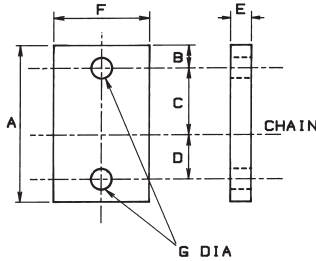

ADDRESS Factory 2 / 18 McDougall Road
Sunbury VIC 3429 Australia

PH +61 (03) 9740 9143
FAX +61 (03) 9744 3962
EMAIL sales@luxfordconveyor.com

“H” ATTACHMENT

Size	Luxford Part Number
348	348-1210
458	458-1210
678	678-1210

	Dimensions in mm		
	348	458	678
A	133	143	178
B	48	54	70
C	26	33.5	41.5
D	79	73	92
E	16	19	25
F	38.1	50	76
G	20.6	27	33.3
H	6.4	10	12
K	24	25	30
L	20	14	17.5
M	13.5	13.5	20.6
N	9	10.5	13.5
Wt(kg)	0.22	0.48	1.26

“I” ATTACHMENT

Size	Luxford Part Number
348	348-1200
458	458-1200
678	678-1200

	Dimensions in mm		
	348	458	678
A	68	75	102
B	10	10.5	16
C	26	33.5	41.5
D	22	20.5	28.5
E	6.3	10	12.7
F	38.1	44.5	76.2
G	9	10.5	13.5
Wt(kg)	0.13	0.24	0.63

“C” ATTACHMENT

Size	Luxford Part Number
348	348-1220
458	458-1220
678	678-1220

	Dimensions in mm		
	348	458	678
A	130	151	179
B	48	54	70
C	26	33.5	41.5
D	79	73	92
E	16	19	25
F	38.1	44.5	76.2
G	6.3	9.5	12.7
H	13.5	10	20.6
K	9	10.5	13.5
L	19	27	-
Wt(kg)	0.22	0.45	1.22