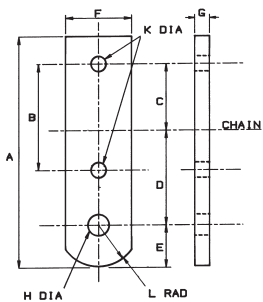

ADDRESS Factory 2 / 18 McDougall Road
Sunbury VIC 3429 Australia

PH +61 (03) 9740 9143
FAX +61 (03) 9744 3962
EMAIL sales@luxfordconveyor.com

“H” ATTACHMENT

Size	Luxford Part Number
348	348-1210
458	458-1210
678	678-1210

	Dimensions in mm		
	348	458	678
A	133	143	178
B	48	54	70
C	26	33.5	41.5
D	79	73	92
E	16	19	25
F	38.1	50	76
G	20.6	27	33.3
H	6.4	10	12
K	24	25	30
L	20	14	17.5
M	13.5	13.5	20.6
N	9	10.5	13.5
Wt(kg)	0.22	0.48	1.26

“I” ATTACHMENT

Size	Luxford Part Number
348	348-1200
458	458-1200
678	678-1200

	Dimensions in mm		
	348	458	678
A	68	75	102
B	10	10.5	16
C	26	33.5	41.5
D	22	20.5	28.5
E	6.3	10	12.7
F	38.1	44.5	76.2
G	9	10.5	13.5
Wt(kg)	0.13	0.24	0.63

“C” ATTACHMENT

Size	Luxford Part Number
348	348-1220
458	458-1220
678	678-1220

	Dimensions in mm		
	348	458	678
A	130	151	179
B	48	54	70
C	26	33.5	41.5
D	79	73	92
E	16	19	25
F	38.1	44.5	76.2
G	6.3	9.5	12.7
H	13.5	10	20.6
K	9	10.5	13.5
L	19	27	-
Wt(kg)	0.22	0.45	1.22